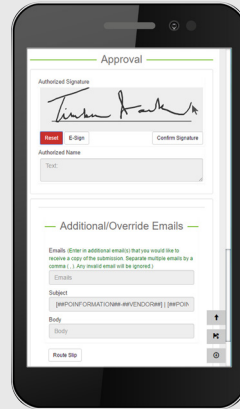

Core Cloud Systems

Integration with TimberScan and Other Systems

1. Create /Submit Forms from Anywhere

2. Route, Review, & Approve Submissions

3. Send Automatic Email Notifications

4. Conveniently Integrate with Your Systems

Core Cloud Systems makes it easy to create forms, manage form data, and conduct approval routing PLUS it works with your other systems for added convenience.