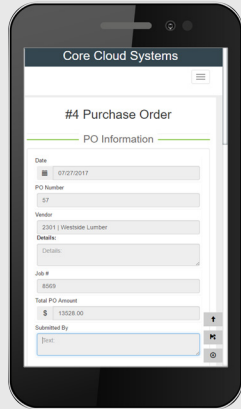

Core Cloud Systems

Integration with TimberScan and Other Systems

1. Create /Submit Forms from Anywhere

2. Route, Review, & Approve Submissions

3. Send Automatic Email Notifications

4. Conveniently Integrate with Your Systems

Core Cloud Systems makes it easy to create forms, manage form data, and conduct approval routing PLUS it works with your other systems for added convenience.